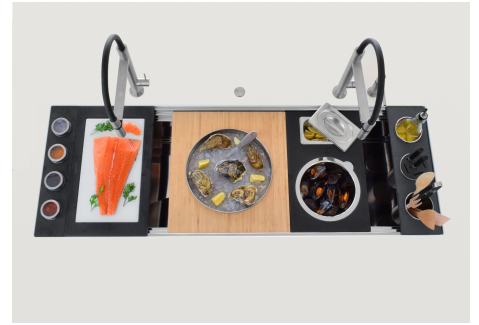

Happy Hour Level 4

Compatible accessories/Accessori compatibili:

8100 600

GALLERY

EQUIPMENT

GRILLE NOIRE POUR EVIERS RIVA
A100 E00

OPTIONAL ACCESSORIES

CUVETTE INOX PERFOREE